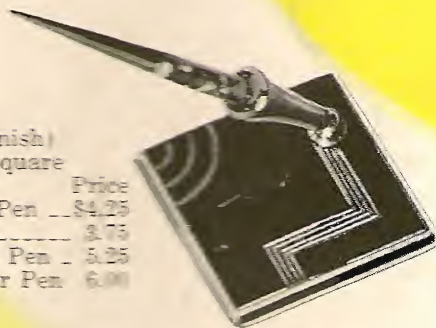

**Model MB**  
Metal with Bakelite frame

Size: 4¼ x 4¼"	Price
With Parker Challenger Pen	\$6.75
With Parkette Pen	5.25
With Parkette DeLuxe Pen	5.75
With DeLuxe Challenger Pen	7.50

**Model SBK**

Metal Die Cast and Bakelite

Size: 3¾ x 3¾"	Price
With DeLuxe Challenger Pen	\$7.50
With Parkette Pen	5.25
With Parkette DeLuxe Pen	5.75
With Parker Challenger Pen	6.75

**Model SD**

(Black or Ivory finish)  
Metal Die Cast, Square

Size: 3¾ x 3¾"	Price
With Parkette DeLuxe Pen	\$4.25
With Parkette Pen	3.75
With Parker Challenger Pen	5.25
With DeLuxe Challenger Pen	6.00